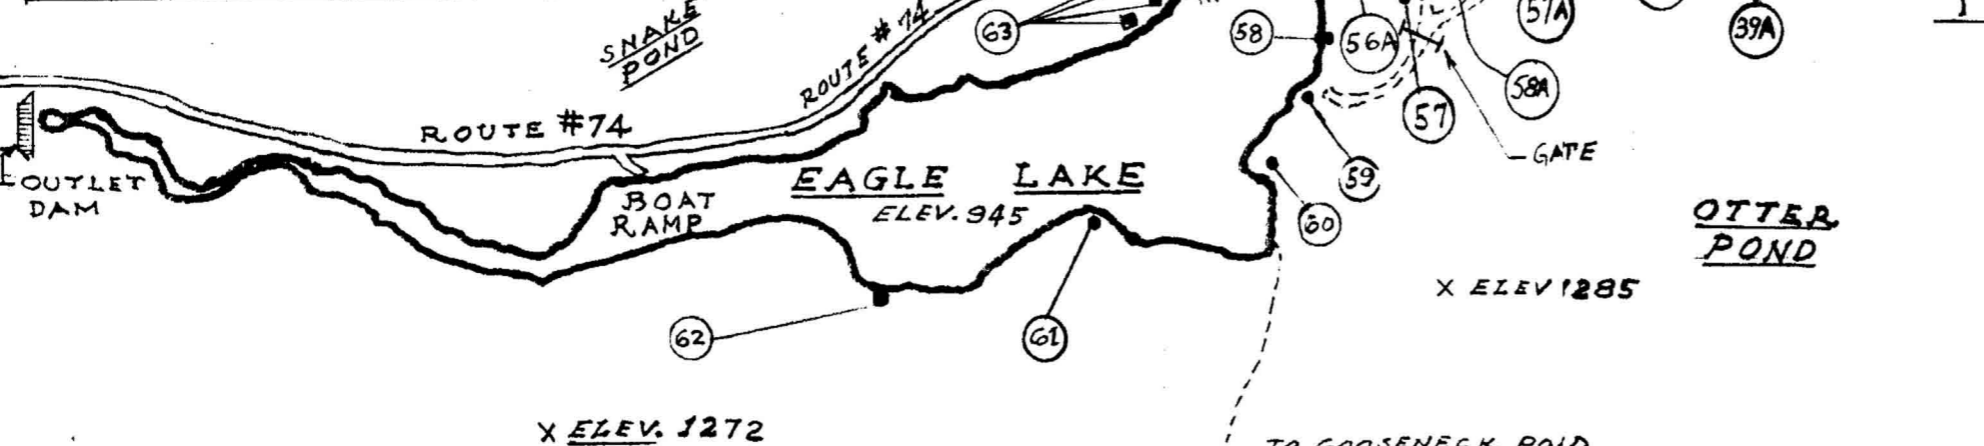

UPDATE 2/24/11 RT

* LEGEND OF SYMBOLS ON MAP *	
○ — ●	LOCATION & NUMBER OF PROPERTY OWNER
■	ACCESSORY CAMP BUILDINGS
*	BOAT HOUSE FACILITY AT THIS PROPERTY
B.M. Δ 951	BENCH MARK - ELEVATION 951.00'

**PROPERTY OWNER'S MAP & LEGEND OF EAGLE LAKE - ESSEX COUNTY - NEW YORK**

SCALE: NOT TO SCALE	APPROVED BY: Revised By RT	DRAWN BY SIGLOCH
DATE: APRIL 5, 1993		REVISED FEB. 2011

**\* MAP OF EAGLE LAKE \***

EAGLE LAKE PROPERTY OWNERS, INC. OF EAGLE LAKE - NEW YORK	DRAWING NUMBER EL-102
---	-----------------------