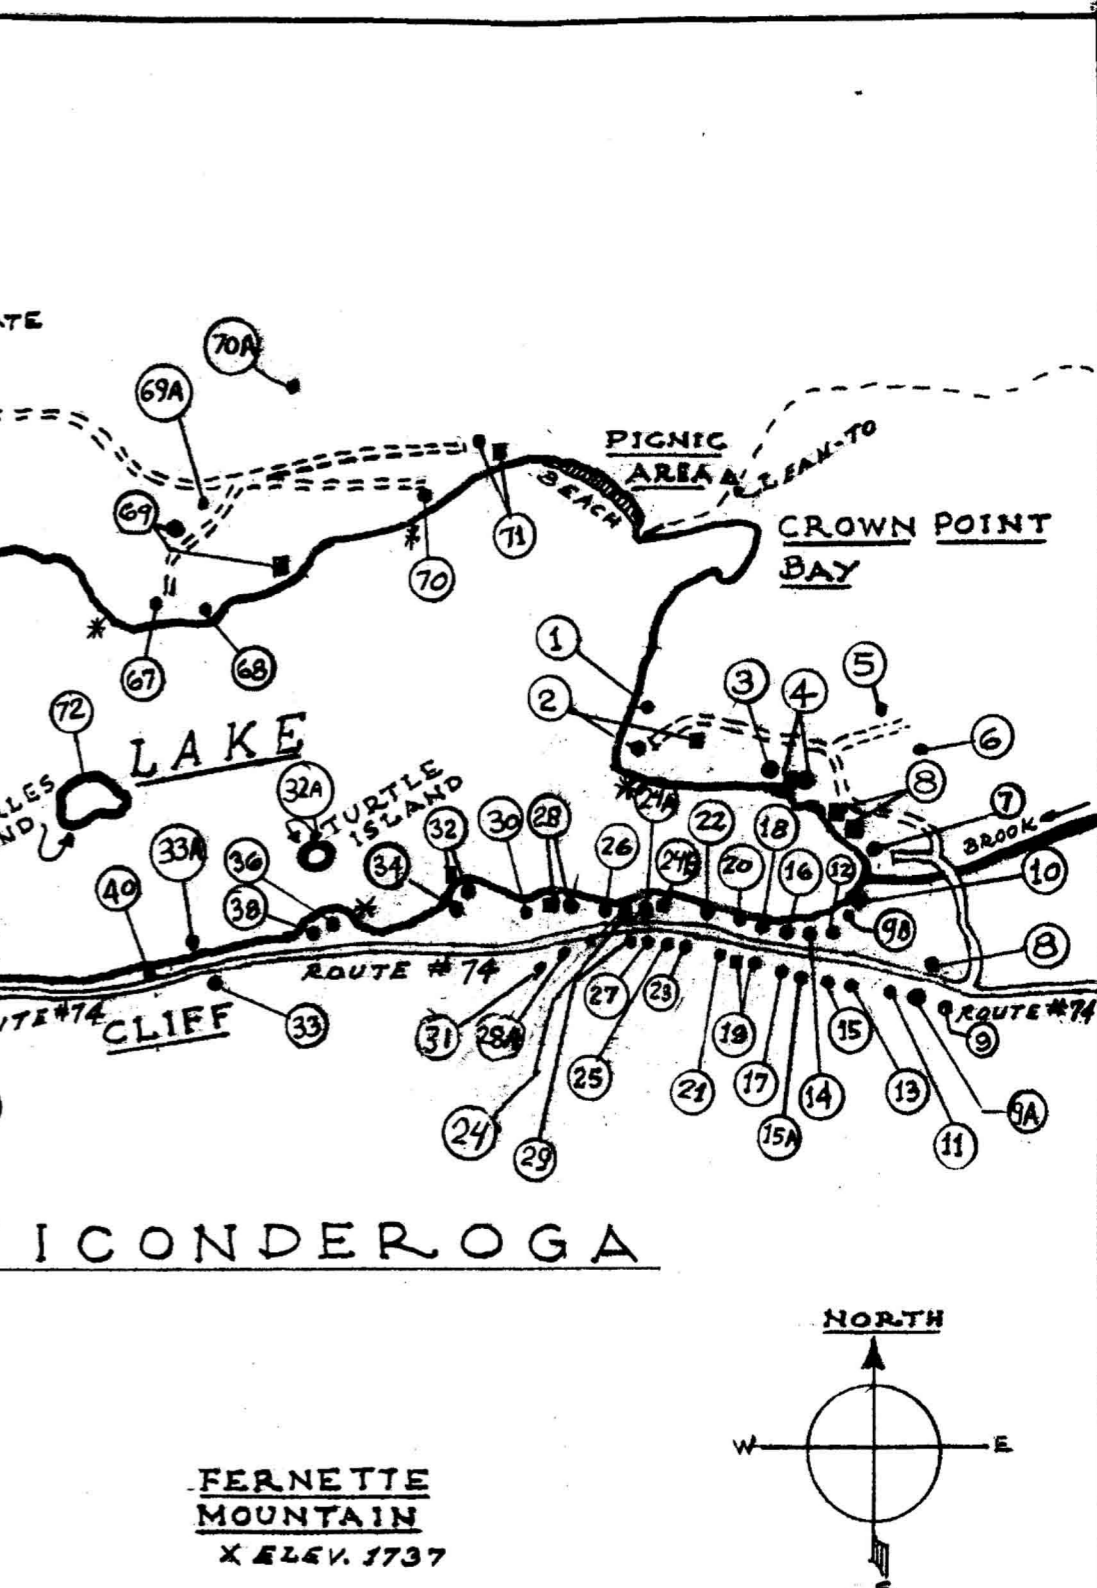

UPDATE 2/24/11 RT

* LEGEND OF SYMBOLS ON MAP *	
○ — ●	LOCATION & NUMBER OF PROPERTY OWNER
■	ACCESSORY CAMP BUILDINGS
*	BOAT HOUSE FACILITY AT THIS PROPERTY
B.M. Δ 951	BENCH MARK - ELEVATION 951.00'

**PROPERTY OWNER'S MAP & LEGEND OF EAGLE LAKE - ESSEX COUNTY - NEW YORK**

SCALE: NOT TO SCALE	APPROVED BY: Revised By RT	DRAWN BY SIGLOCH
DATE: APRIL 5, 1993		REVISED FEB. 2011

**\* MAP OF EAGLE LAKE \***

EAGLE LAKE PROPERTY OWNERS, INC. OF EAGLE LAKE - NEW YORK	DRAWING NUMBER EL-102
---	-----------------------